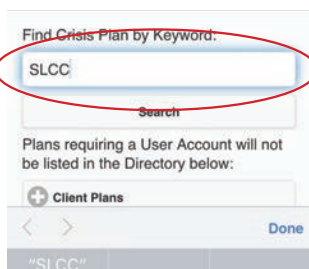

Crisis Manager App Downloading Instructions

1. Open the App Store or Google Play Store, type **SchoolDude CrisisManager** in the search box and click "Get" or "Install"

4. Once the Salt Lake Community College crisis plan has been opened, select any of the icons and read the emergency procedures and information.

IOS

Android

2. Open Crisis Manager and select "Continue without logging in"

IOS

IOS

Android

3. Type **SLCC** in the box, select Search then select **Salt Lake Community College**

Android