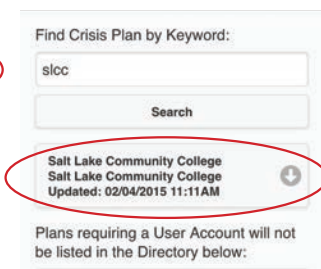

Crisis Manager App Downloading Instructions

1. Open the App Store or Google Play Store, type **SchoolDude CrisisManager** in the search box and click "Get" or "Install"

4. Once the Salt Lake Community College crisis plan has been opened, select any of the icons and read the emergency procedures and information.

IOS

Android

2. Open Crisis Manager and select "Continue without logging in"

IOS

IOS

Android

3. Type **SLCC** in the box, select Search then select **Salt Lake Community College**

Android