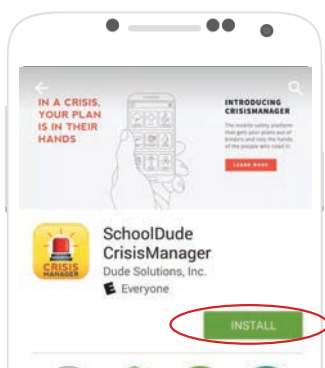

Android

2. Open Crisis Manager and select "Continue without logging in"