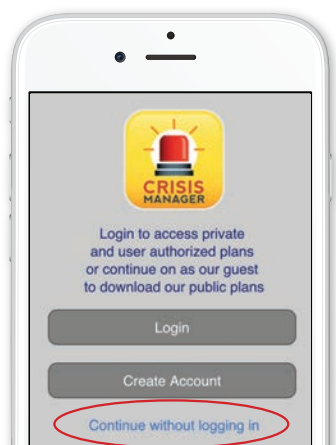

Crisis Manager App Downloading Instructions

1. Open the App Store or Google Play Store, type **SchoolDude CrisisManager** in the search box and click "Get" or "Install"

4. Once the Salt Lake Community College crisis plan has been opened, select any of the icons and read the emergency procedures and information.

IOS

Android

2. Open Crisis Manager and select "Continue without logging in"

IOS

IOS

Android

3. Type **SLCC** in the box, select Search then select **Salt Lake Community College**

Android