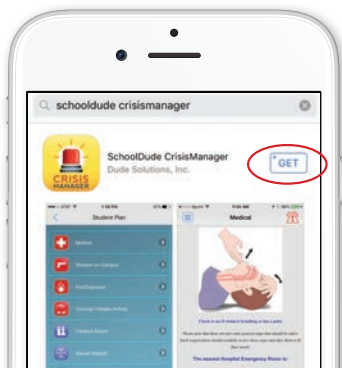

Crisis Manager App Downloading Instructions

1. Open the App Store or Google Play Store, type **SchoolDude CrisisManager** in the search box and click "Get" or "Install"

4. Once the Salt Lake Community College crisis plan has been opened, select any of the icons and read the emergency procedures and information.

IOS

Android

2. Open Crisis Manager and select "Continue without logging in"

IOS

IOS

Android

3. Type **SLCC** in the box, select Search then select **Salt Lake Community College**

Android