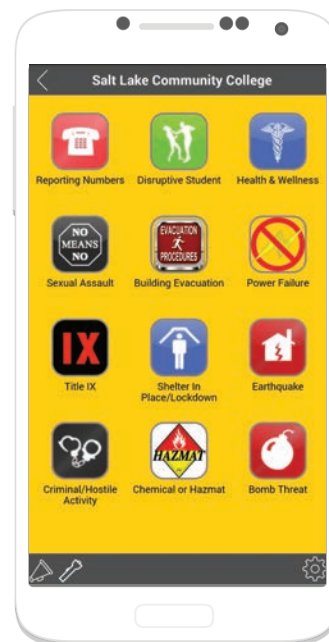

Crisis Manager App Downloading Instructions

1. Open the App Store or Google Play Store, type **SchoolDude CrisisManager** in the search box and click "Get" or "Install"

4. Once the Salt Lake Community College crisis plan has been opened, select any of the icons and read the emergency procedures and information.

IOS

Android

2. Open Crisis Manager and select "Continue without logging in"

IOS

IOS

Android

3. Type **SLCC** in the box, select Search then select **Salt Lake Community College**

Android