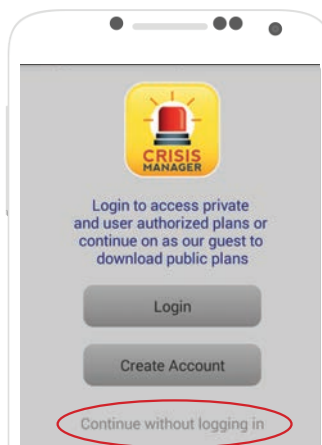

Crisis Manager App Downloading Instructions

1. Open the App Store or Google Play Store, type **SchoolDude CrisisManager** in the search box and click "Get" or "Install"

4. Once the Salt Lake Community College crisis plan has been opened, select any of the icons and read the emergency procedures and information.

IOS

Android

2. Open Crisis Manager and select "Continue without logging in"

IOS

IOS

Android

3. Type **SLCC** in the box, select Search then select **Salt Lake Community College**

Android