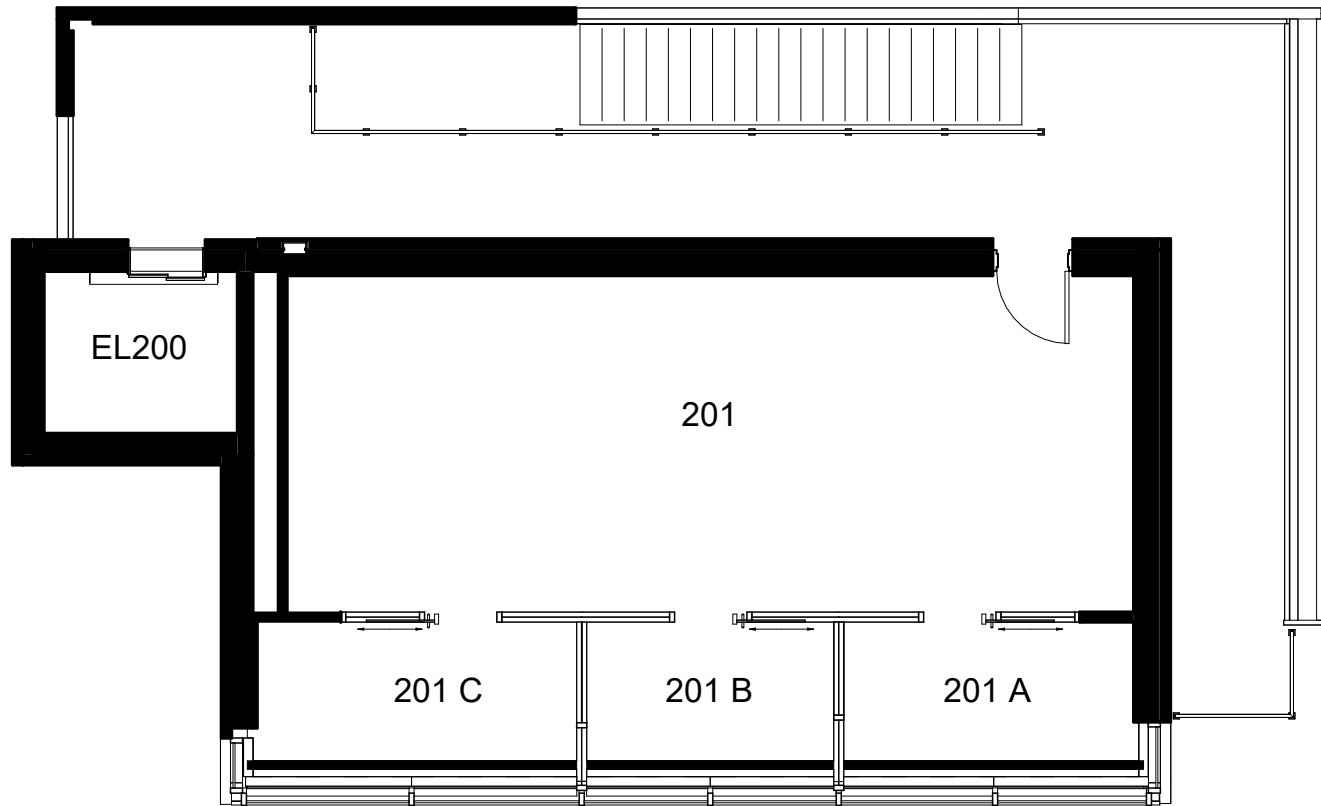

SCALE: 1"=8'

CATE FIELD PRESS BOX & SUPPORT

CFPS - #413
LEVEL 1
UPDATED: 03/17/26

SCALE: 1"=8'

CATE FIELD PRESS BOX & SUPPORT

CFPS - #413
LEVEL 2
UPDATED: 03/17/26