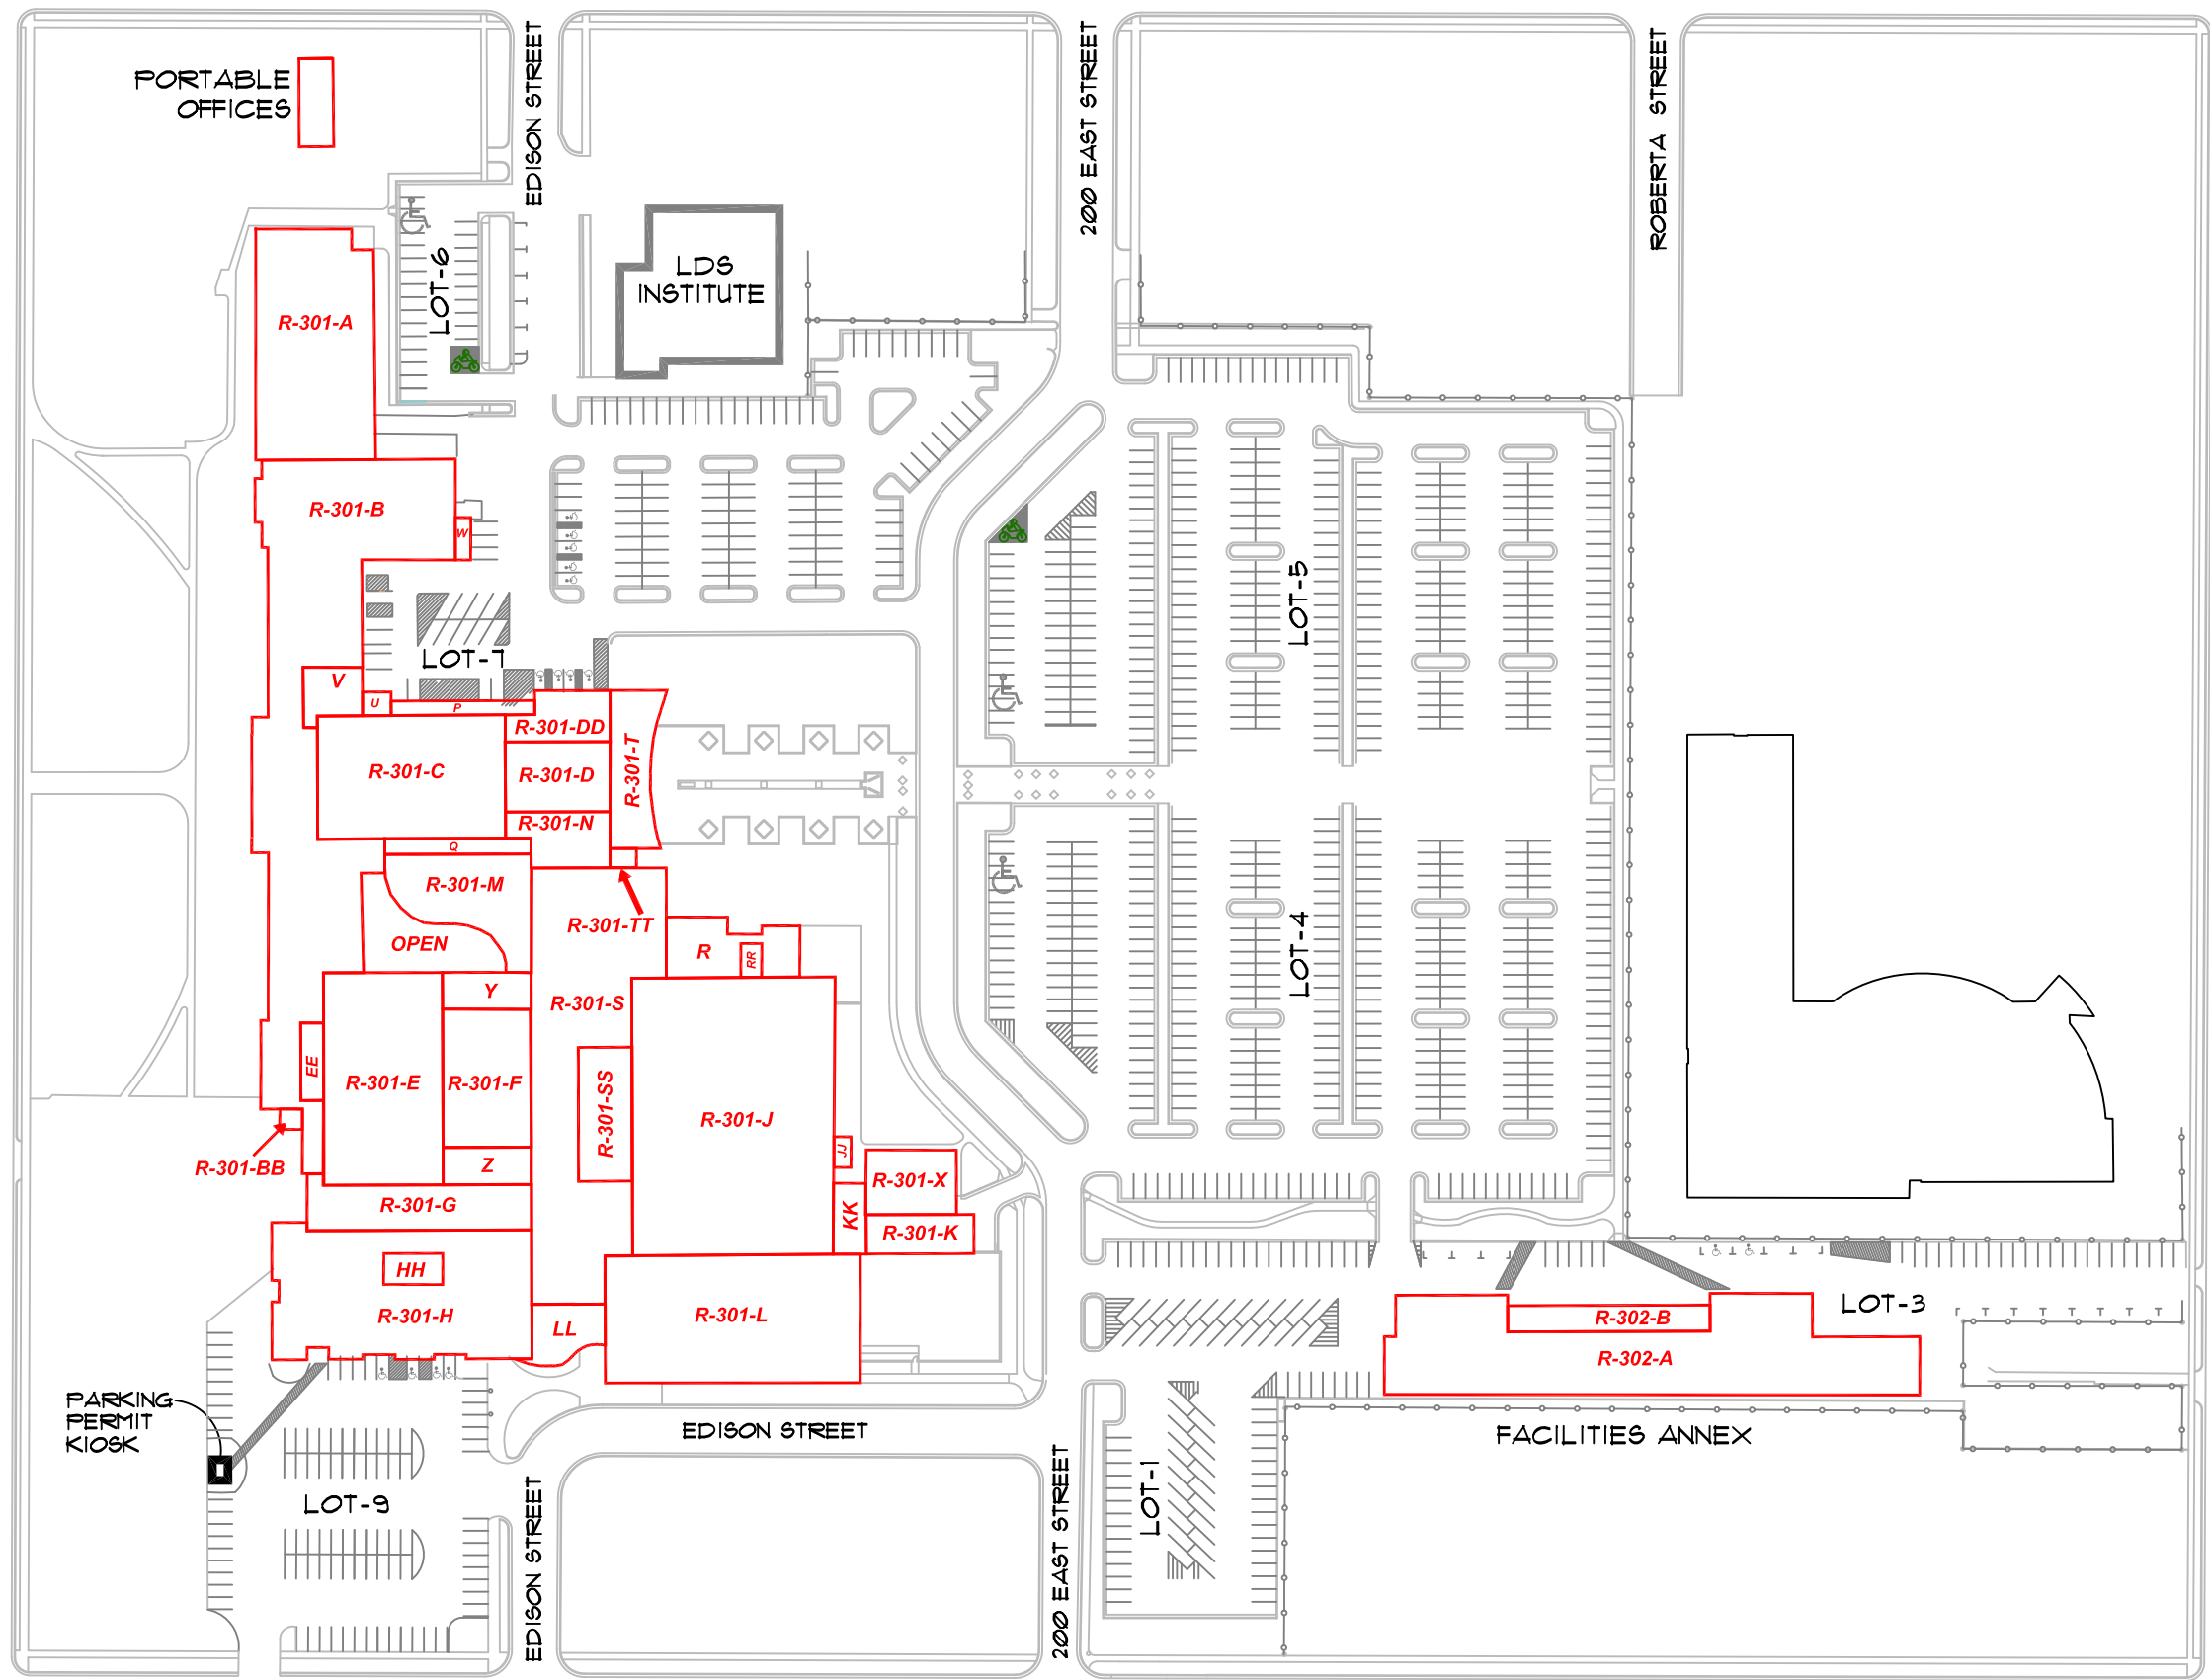

KENSINGTON AVENUE (1500 SOUTH)

STATE STREET

1700 SOUTH STREET

SOUTH CITY CAMPUS
ROOF OUTLINES