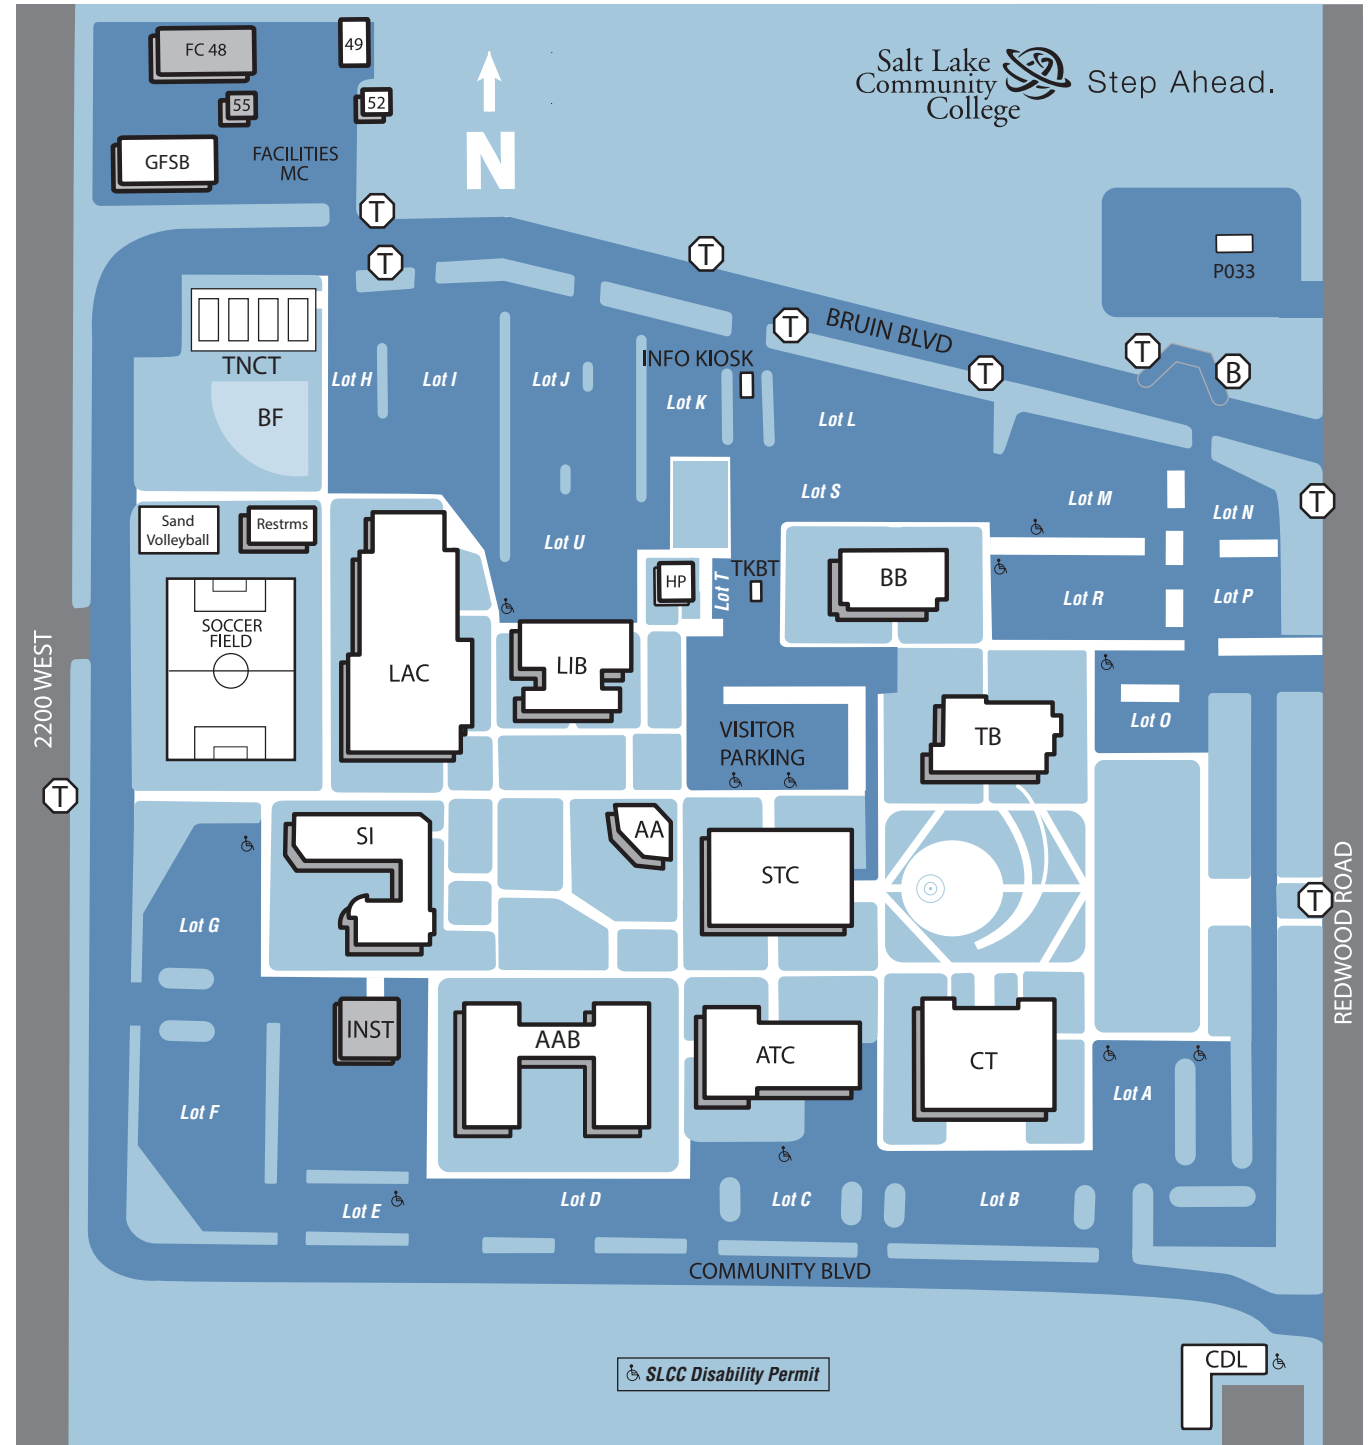

Taylorville Redwood Campus

4600 South Redwood Road
(801) 957-4111
www.slcc.edu

AA	Alder Amphitheater
AAB	Academic and Administration Building
ATC	Applied Technology Center
B	B-Line Intercampus Shuttle
BB	Business Building
BF	Softball Diamond
CDL	Eccles Early Childhood Development Lab School
CT	Construction Trades Building
GFSB	Gunderson Facilities Services Building Security and Parking Services
HP	Heating Plant
INST	LDS Institute
LAC	Lifetime Activity Center
LIB	Markosian Library
P033	Outreach and Access
SI	Science Building
STC	Student Center
T	UTA Bus Stop
TB	Calvin Rampton Technology Building
TKBT	Pay Parking Booth
TNCT	Tennis Courts

NOTE: Meters require payment even with a parking permit.