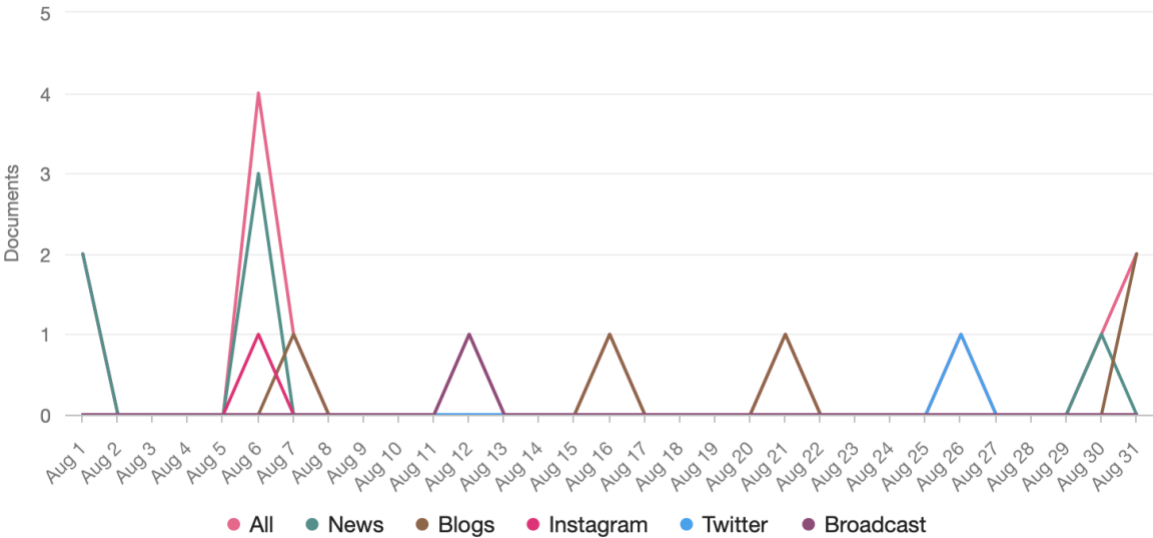

# Media Coverage Analytics

Mentions Trend ⓘ

Potential News Reach ⓘ

Reach is the Total Number of Unique Viewers/Readers

Mentions Trend by Source Type i