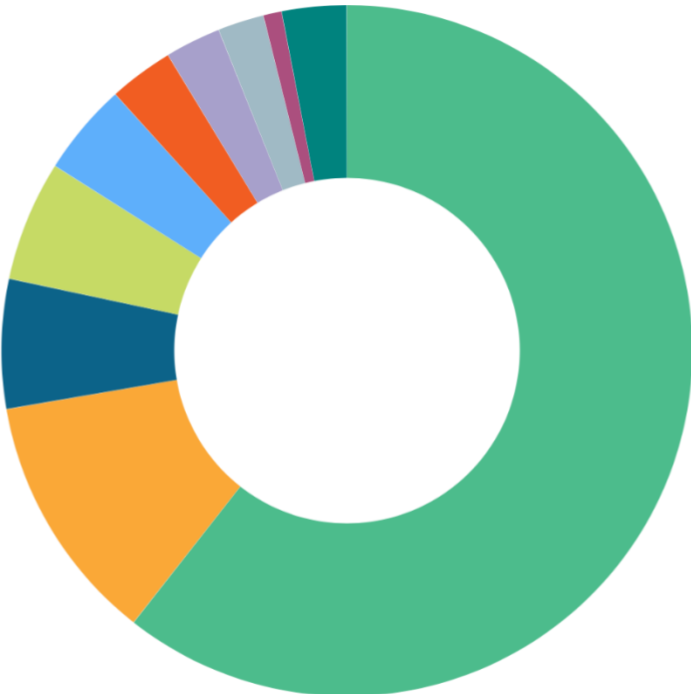

Media Coverage Analytics

Total Mentions

Reach

Reach is the Total Number of Unique Viewers/Readers

Share of Coverage by Media Type

Online, consumer: 60.6% Online, news and business: 11.7% Television station: 6.1% Online, trade/industry: 5.6%
Newspaper: 4.3% Radio station: 3% Blog, news and business: 2.6% Blog, consumer: 2.2%
Publication, college/alumni: 0.9% Other: 3%