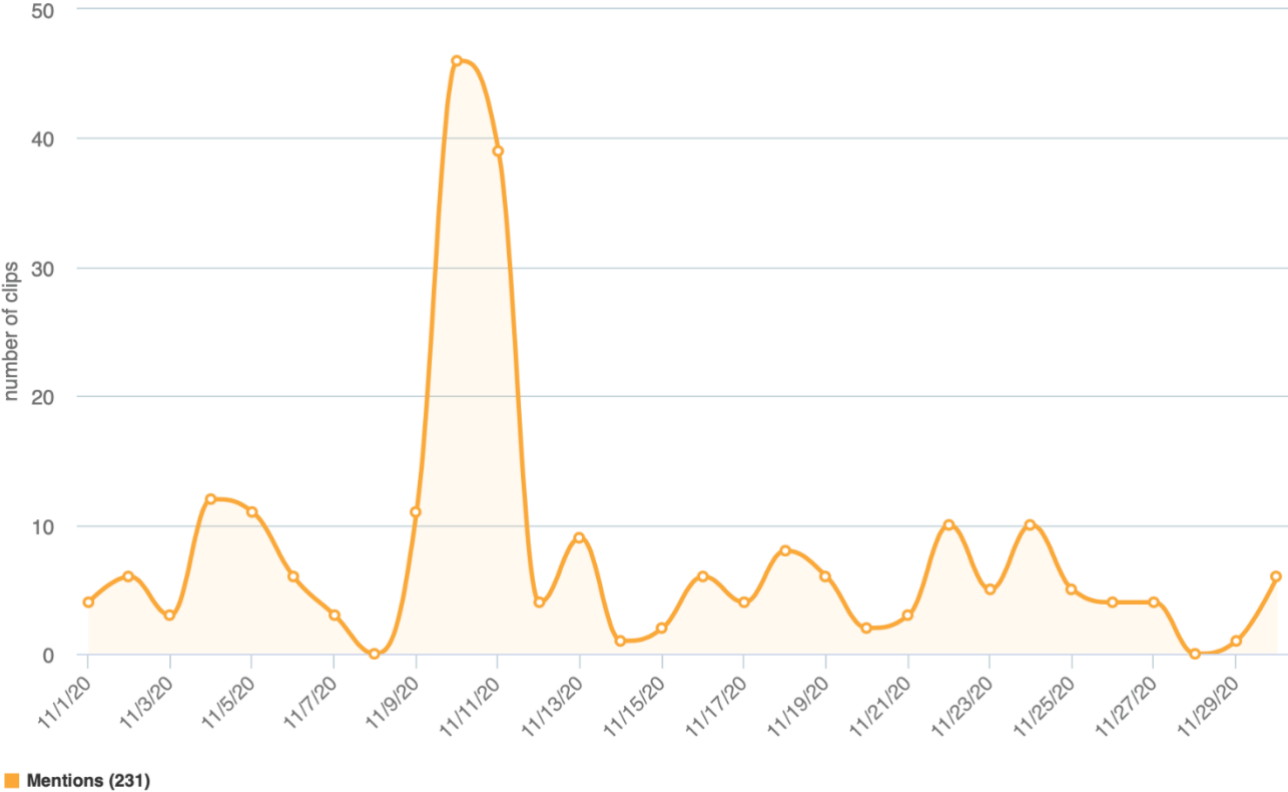

Media Coverage Analytics

Total Mentions