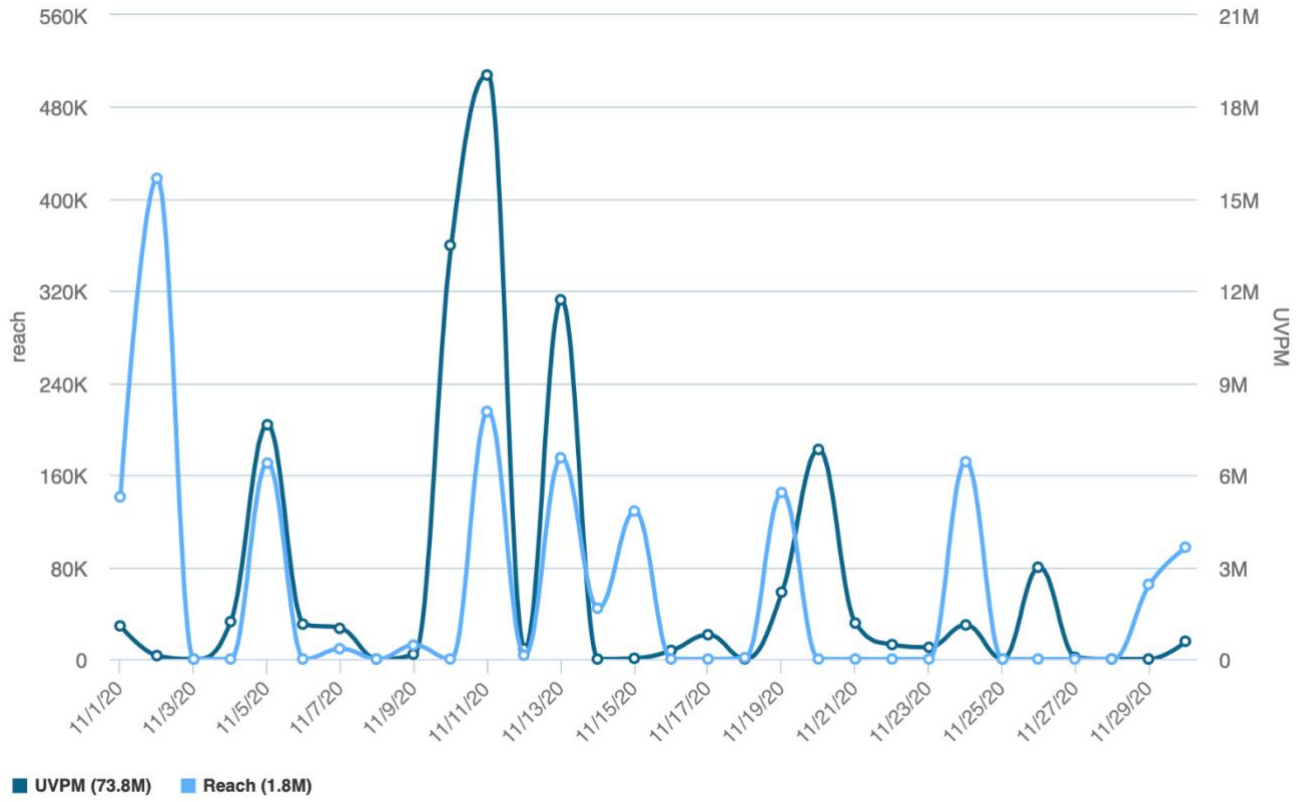

Reach

Reach is the Total Number of Unique Viewers/Readers