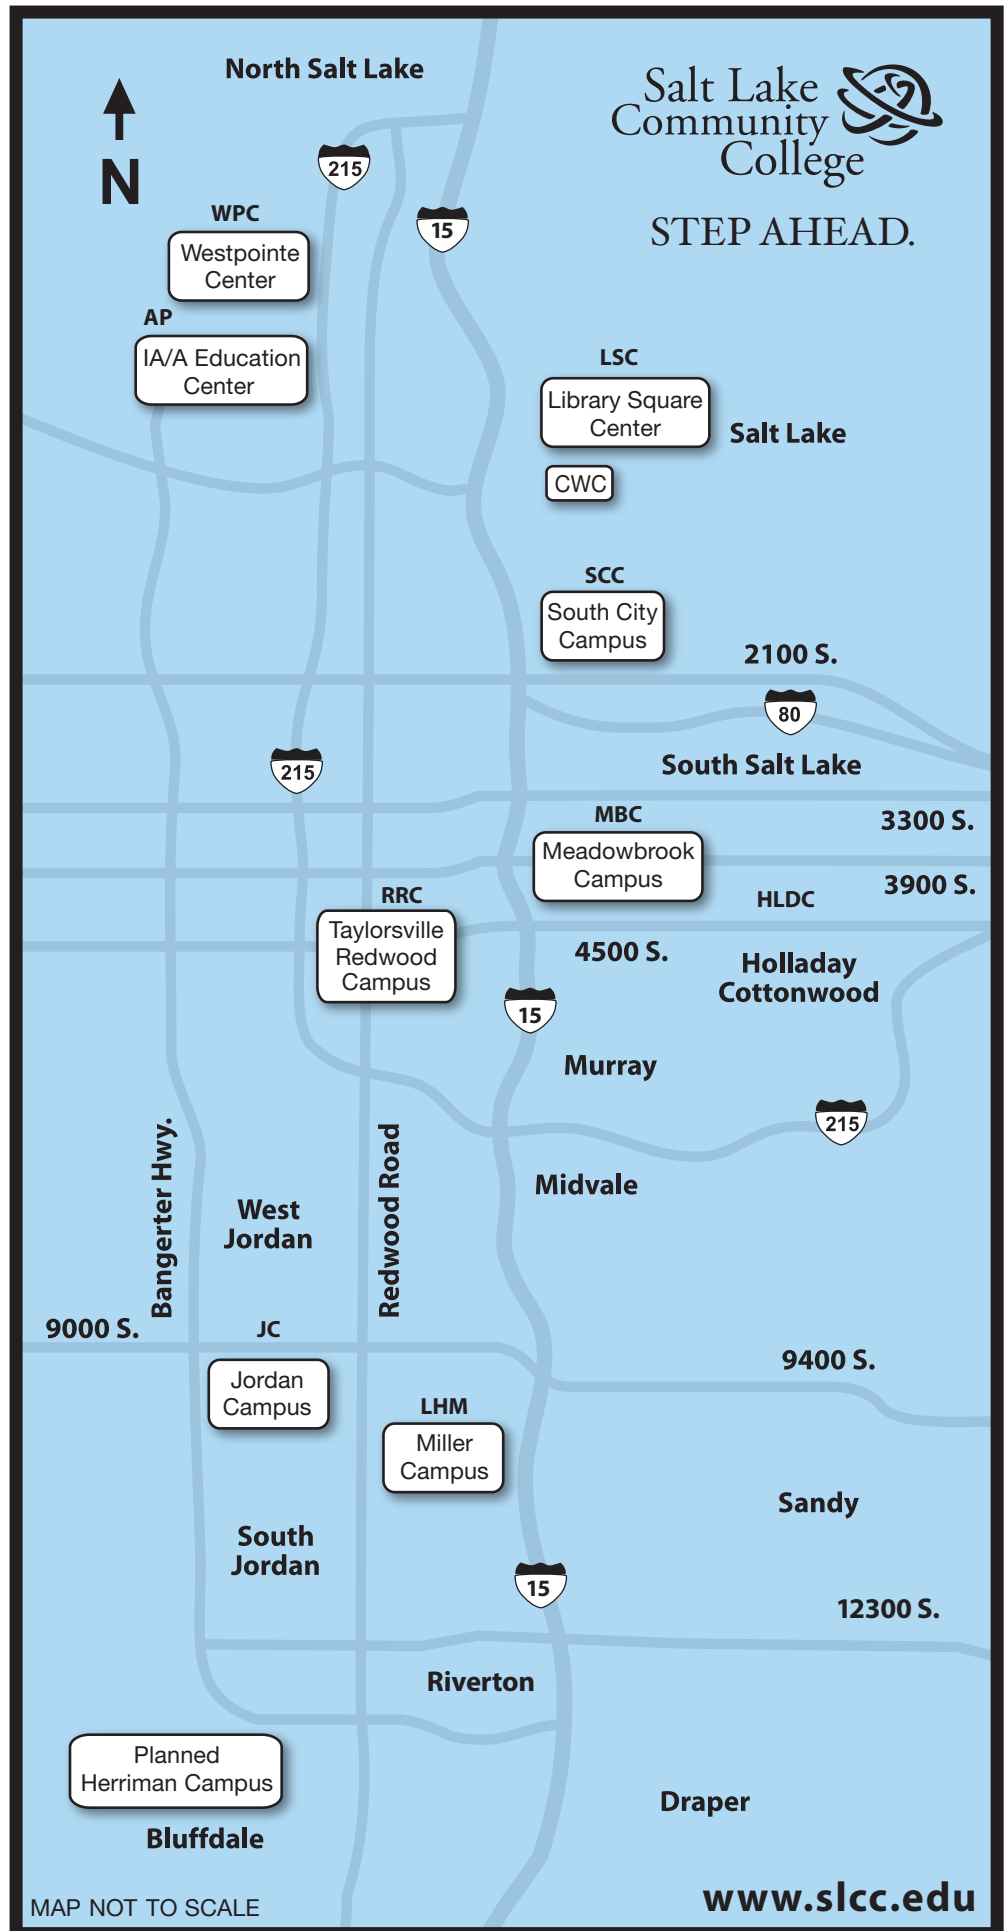

SLCC LOCATIONS

Community Writing Center (CWC)
in Library Square
210 East 400 South
Salt Lake City, Utah 84111
(801) 957-2192

**International Aerospace/Aviation
Education Center (AP)**
(Airport Center)
551 North 2200 West
Salt Lake City, Utah 84116
(801) 957-2050

Jordan Campus (JC)
3491 West Wights Fort Road
West Jordan, Utah 84088-8818
(801) 957-2600

Library Square Center (LSC)
231 East 400 South
Salt Lake City, Utah 84111
(801) 957-2000

Meadowbrook Campus (MBC)
250 West 3900 South
Salt Lake City, Utah 84107
(801) 957-5821

Miller Campus (LHM)
9750 South 300 West
Sandy, Utah 84070
(801) 957-5200

SLCC Online
www.slcc.edu/online
(801) 957-4406

South City Campus (SCC)
1575 South State Street
Salt Lake City, Utah 84115
(801) 957-4111

Taylorville Redwood Campus (RRC)
4600 South Redwood Road
Salt Lake City, Utah 84123
P.O. Box 30808
Salt Lake City, Utah 84130-0808
(801) 957-4111

Westpointe Center (WPC)
2150 West Dauntless Avenue
Salt Lake City, Utah 84116
(801) 957-2150

MAP NOT TO SCALE

www.slcc.edu